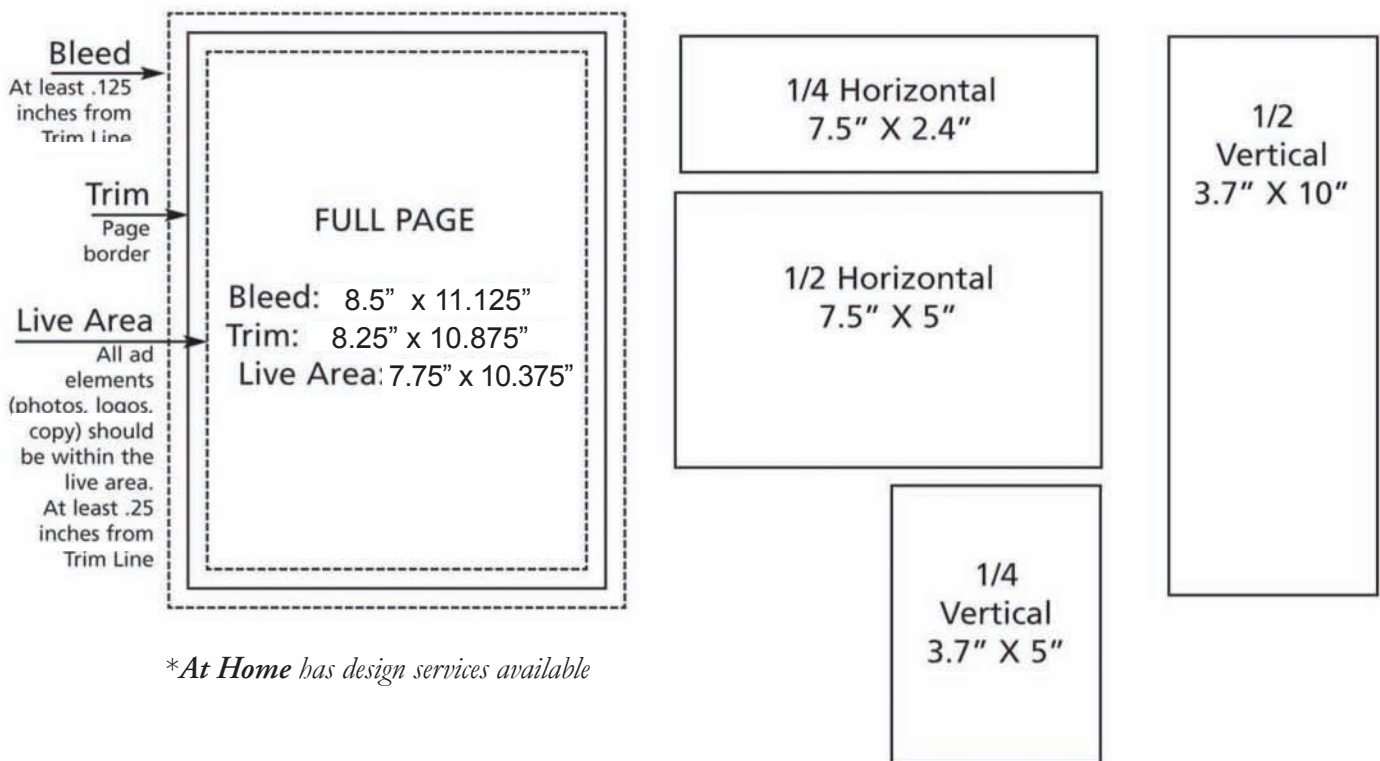

Rate Card Priced Monthly

PROPERTY LISTING BY GEOGRAPHIC AREA

Property Listing: $40 Individual Listing or $30 for 6 or more Listings

DISPLAY ADS

Full Page: $600

Half Page: $325

Quarter Page: $225

*At Home has design services available

2012 DEADLINES:

Feb- 1/20 Mar- 2/17 Apr- 3/16 May- 4/20 June- 5/18 July- 6/15

Aug- 7/20 Sept- 8/17 Oct- 9/21 Nov- 10/19 Dec- 11/16